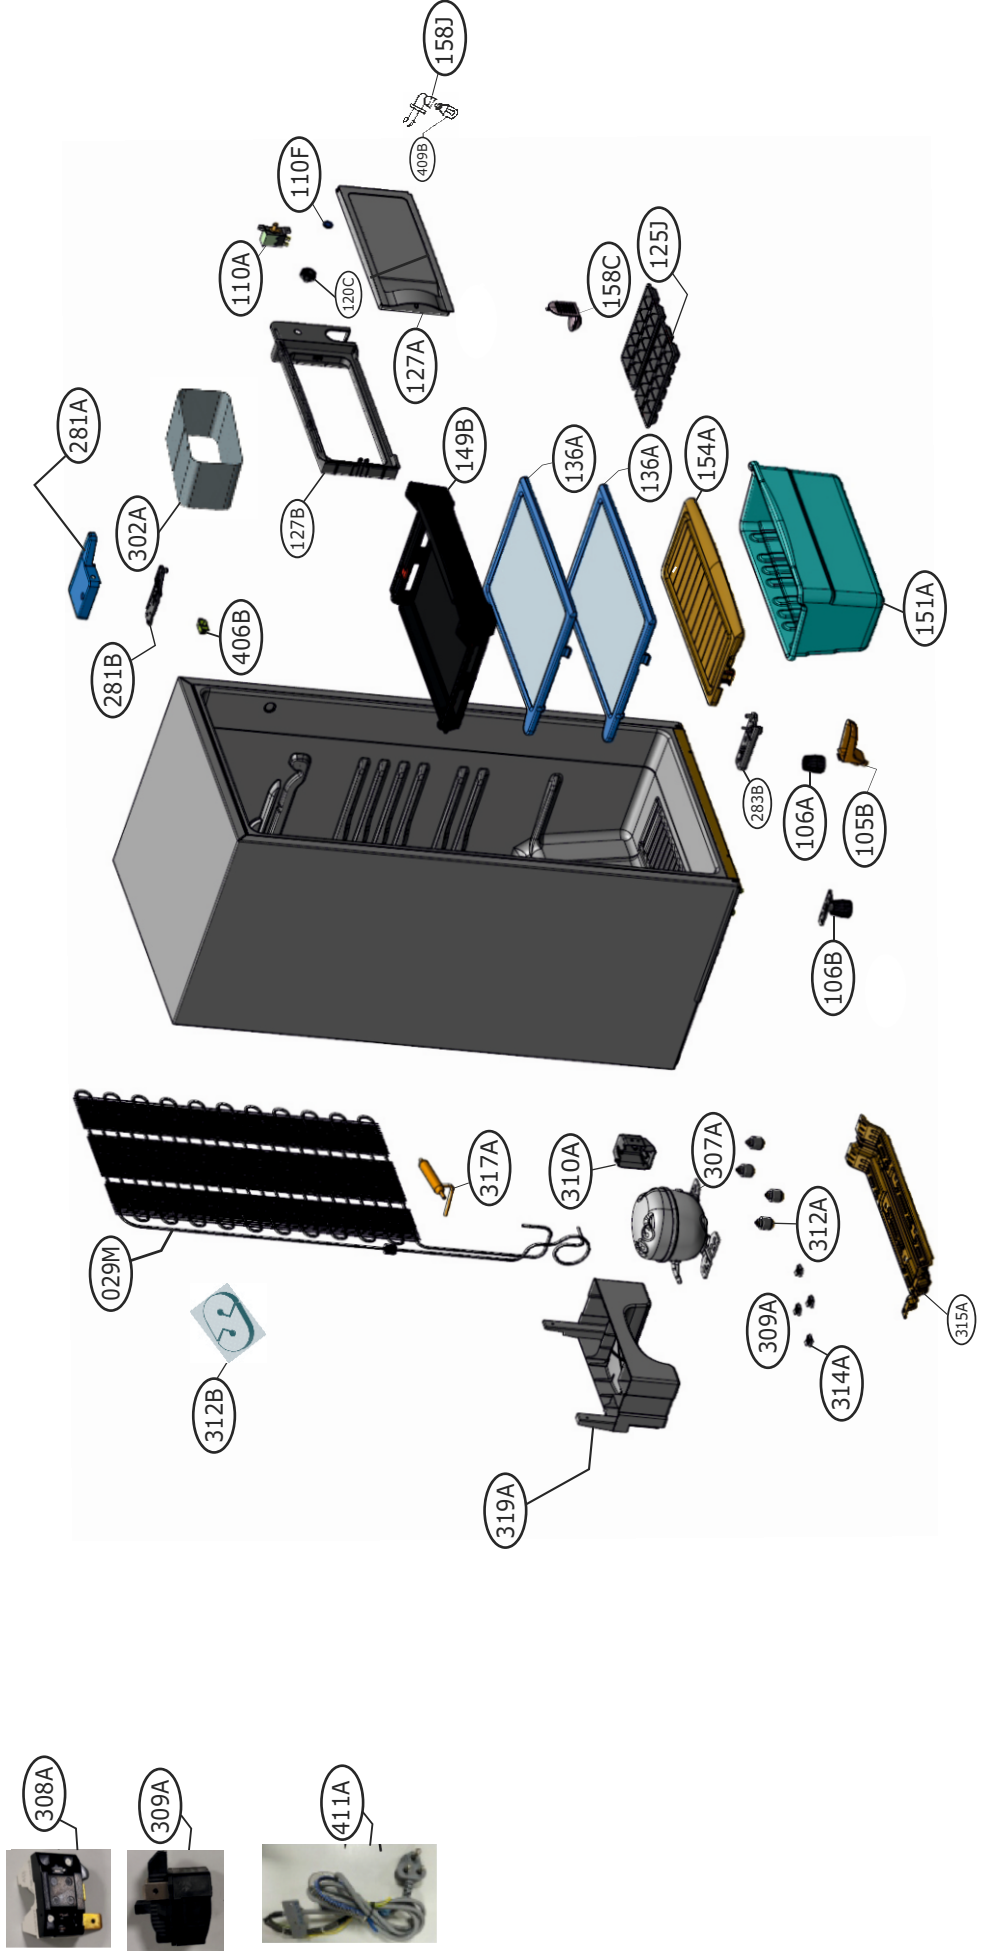

# EXPLODED VIEW FOR REFRIGERATOR

SVC PART	Compressor Model	Required Part	Part No.	SVC Location
Compressor Set Assembly	CSB062NKJM	Compressor	TCA38320003	307A
		PTC	EBG62865804/ EBG62445805	309A
		OLP	EAF64550713	308A
	MB62NJEG	Compressor	TCA37111543	307A
		PTC	EBG62705804	309A
		OLP	6750C-0004R	308A

EXPLODED VIEW FOR REFRIGERATOR